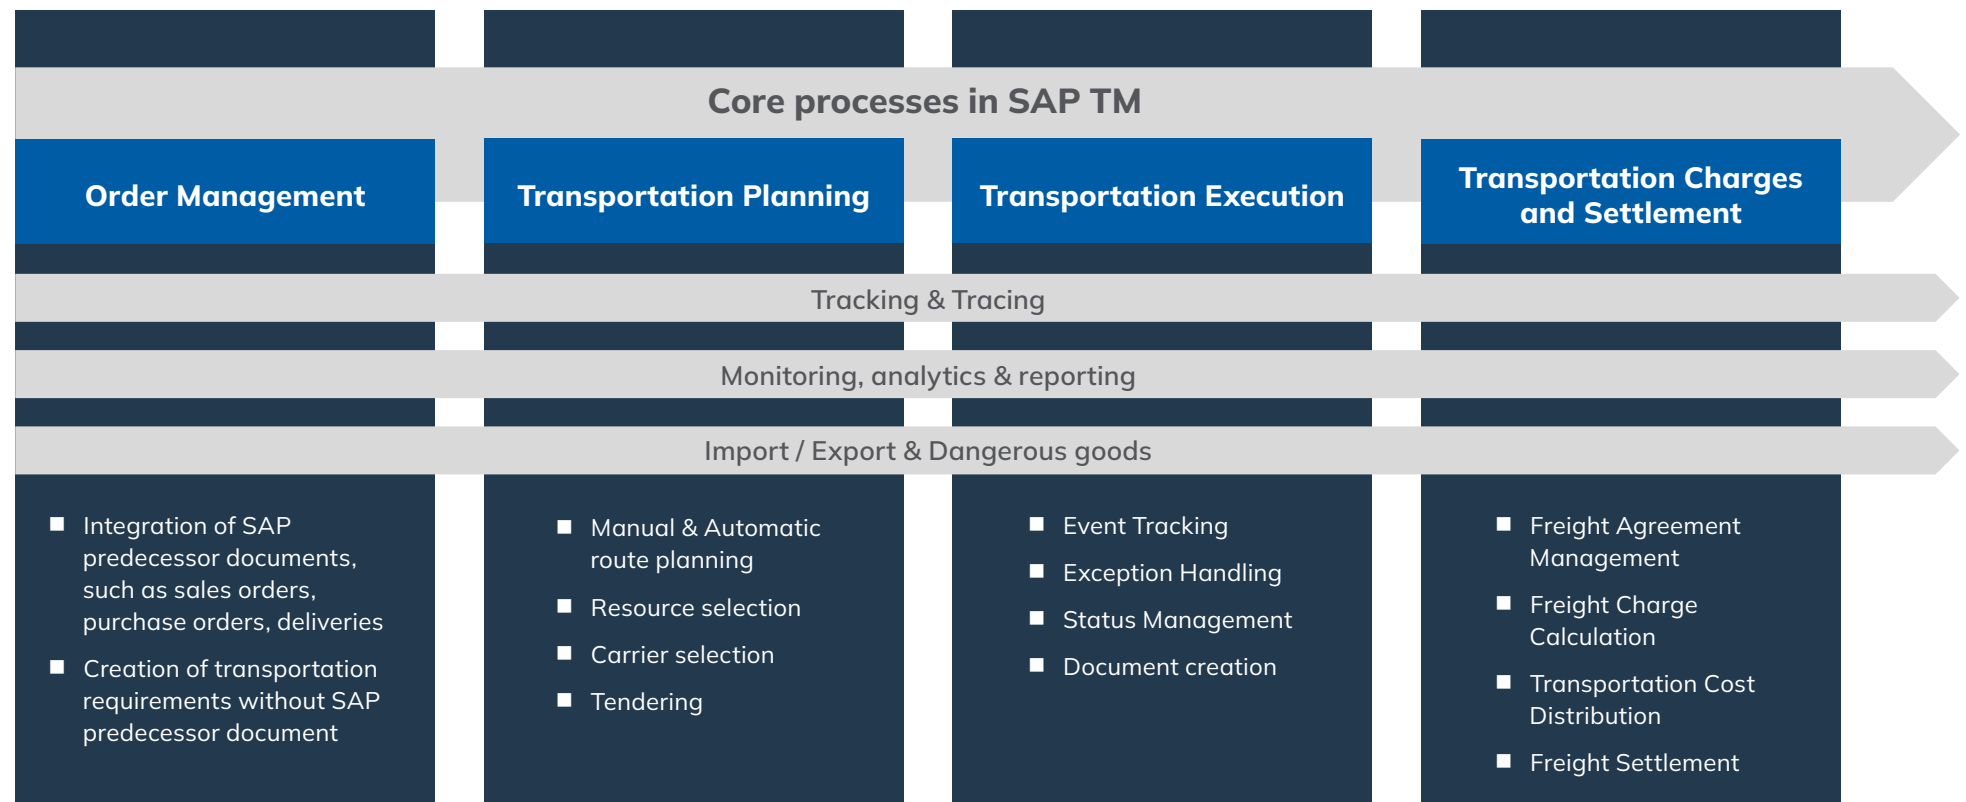

abat

consult

Space for the business of tomorrow.

OVERview

SAP TM - Optimize your transportation management

Making supply chains resilient and cost-efficient

The complete solution for integrated transport processes

Make your logistics future-proof with SAP Transportation Management! Integrate your transportation logistics seamlessly into your other business processes. From order integration, transportation planning and execution to freight cost management - SAP TM includes all transportation-relevant core processes and offers standard-integration with other SAP components such as SAP EWM or SAP FI/CO.

abat Add-Ons for SAP Transportation Management

PTV xServer Business Connector for SAP provides geocoding, map display, distance calculation and address verification in SAP TM without major integration effort.

TM-ON-STREET offers real-time data exchange between the driver and SAP TM during transportation: this allows you to track and control your current route planning and react quickly to unexpected events.