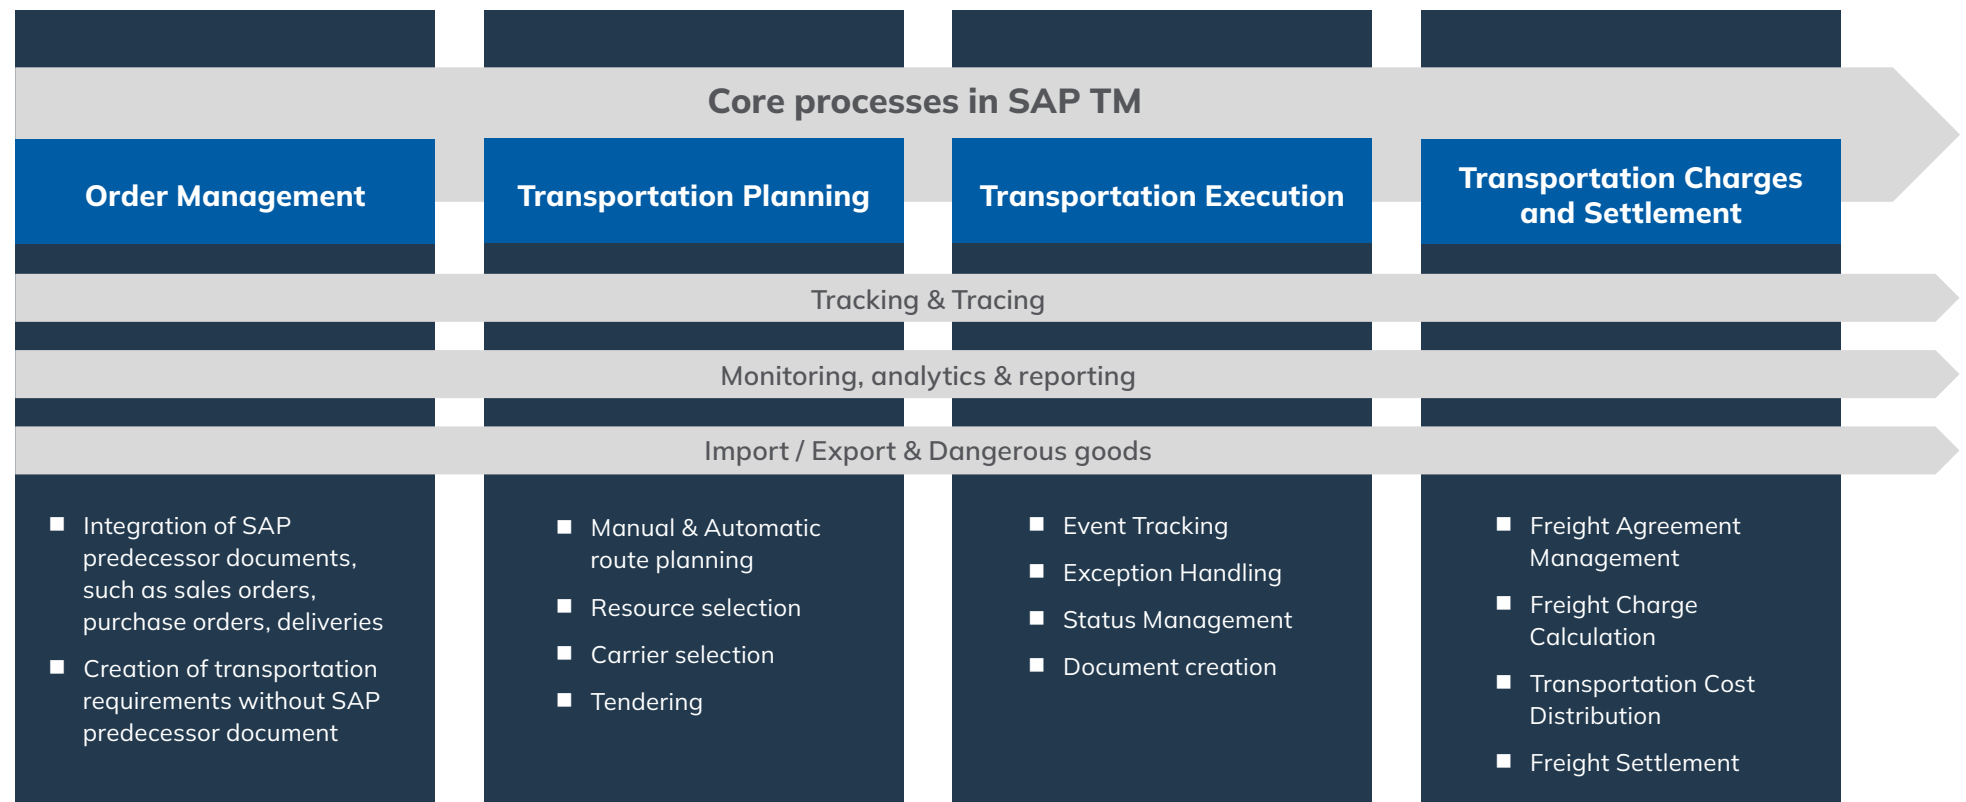

# SAP TM - Optimize your transportation management

Making supply chains resilient and cost-efficient

# The complete solution for integrated transport processes

Make your logistics future-proof with SAP Transportation Management! Integrate your transportation logistics seamlessly into your other business processes. From order integration, transportation planning and execution to freight cost management - SAP TM includes all transportation-relevant core processes and offers standard-integration with other SAP components such as SAP EWM or SAP FI/CO.

**TM-ON-STREET** offers real-time data exchange between the driver and SAP TM during transportation: this allows you to track and control your current route planning and react quickly to unexpected events.

**aLA** – The abat Logistics Applications support the collaboration of the participants in your supply chain. We offer a range of applications, from the creation of transportation requirements to loading and invoicing. Preconfigured reporting applications are also part of our solution portfolio.